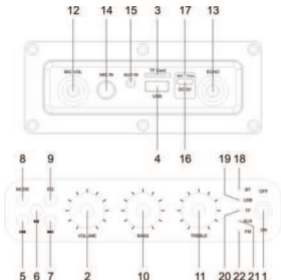

Functional Operations and Features

1. **1. OFF/ON:** Power Button.
2. **2. Master Volume Knob:** In USB/ TF Card/ AUX/ Bluetooth/ FM Modes, use it to adjust (increase and decrease) the speaker's volume output.
3. **3. TF Card Slot:** read MP3 audio files from any FAT32 formatted Micro SD Card (Maximum supported size is 32GB)
4. **4. USB-A Port:** read MP3 audio files from any FAT32 formatted USB drive (Maximum supported size is 32GB).
5. **5. ⏮: In USB/ TF Card/ Bluetooth Modes:** short press to go back to previous track. In FM Receiving Mode: short press to select the previous channel after a full channel scan has been executed.